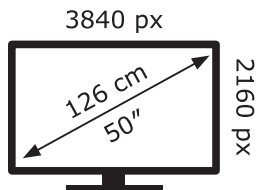

ENERG ⚡

LG Electronics

50UQ70006LB

87 kWh/1000h

ABCDEF**G**

110 kWh/1000h

2019/2013