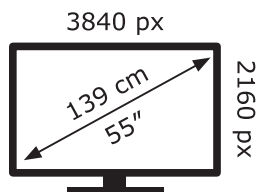

ENERG ⚡

LG Electronics

55UQ70006LB

102 kWh/1000h

ABCDEF**G**

130 kWh/1000h

2019/2013